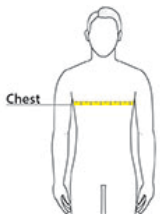

SPEC SHEET + MEASUREMENTS

SPORT-TEK

Sport-Tek® Insulated Vest. JST57

PRODUCT MEASUREMENTS

	XS	S	M	L	XL	2XL	3XL	4XL
Body Length at Back	26 1/2	27 1/2	28 1/2	29 1/2	30 1/2	31 1/2	32	32 1/2
Chest	19	20 1/2	22	23 1/2	25	26 1/2	28 1/2	30 1/2

Body Length at Back: Measured from high point shoulder to finished hem at back.

Chest: Measured across the chest one inch below armhole when laid flat.

SIZE CHARTS

	XS	S	M	L	XL	2XL	3XL	4XL
Chest	32-34	35-37	38-40	41-43	44-46	47-49	50-53	54-57

HOW TO MEASURE

CHEST

Measure under the arm and around the fullest part of the chest with arms down, keeping tape horizontal.