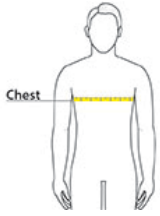

Chest: Measured across the chest one inch below armhole when laid flat.

Sleeve Length: Start at center of neck and measure down shoulder, down sleeve to hem.

Body Length at Back: Measured from high point shoulder to finished hem at back.

SIZE CHARTS

	XS	S	M	L	XL	2XL	3XL	4XL	5XL	6XL	7XL	8XL	9XL	10XL
Chest	32-34	35-37	38-40	41-43	44-46	47-49	50-52	54-57	58-60	61-63	64-66	67-69	70-72	73-75

SPEC SHEET + MEASUREMENTS

SPORT-TEK

Sport-Tek[®] Micropique Sport-Wick[®] Polo. ST650

HOW TO MEASURE

CHEST

Measure under the arm and around the fullest part of the chest with arms down, keeping tape horizontal.

COLORS

Black
PMS BLACK
C

Blue Lake
PMS 2129C

Deep Orange
PMS 173C

Deep Red
PMS 201C